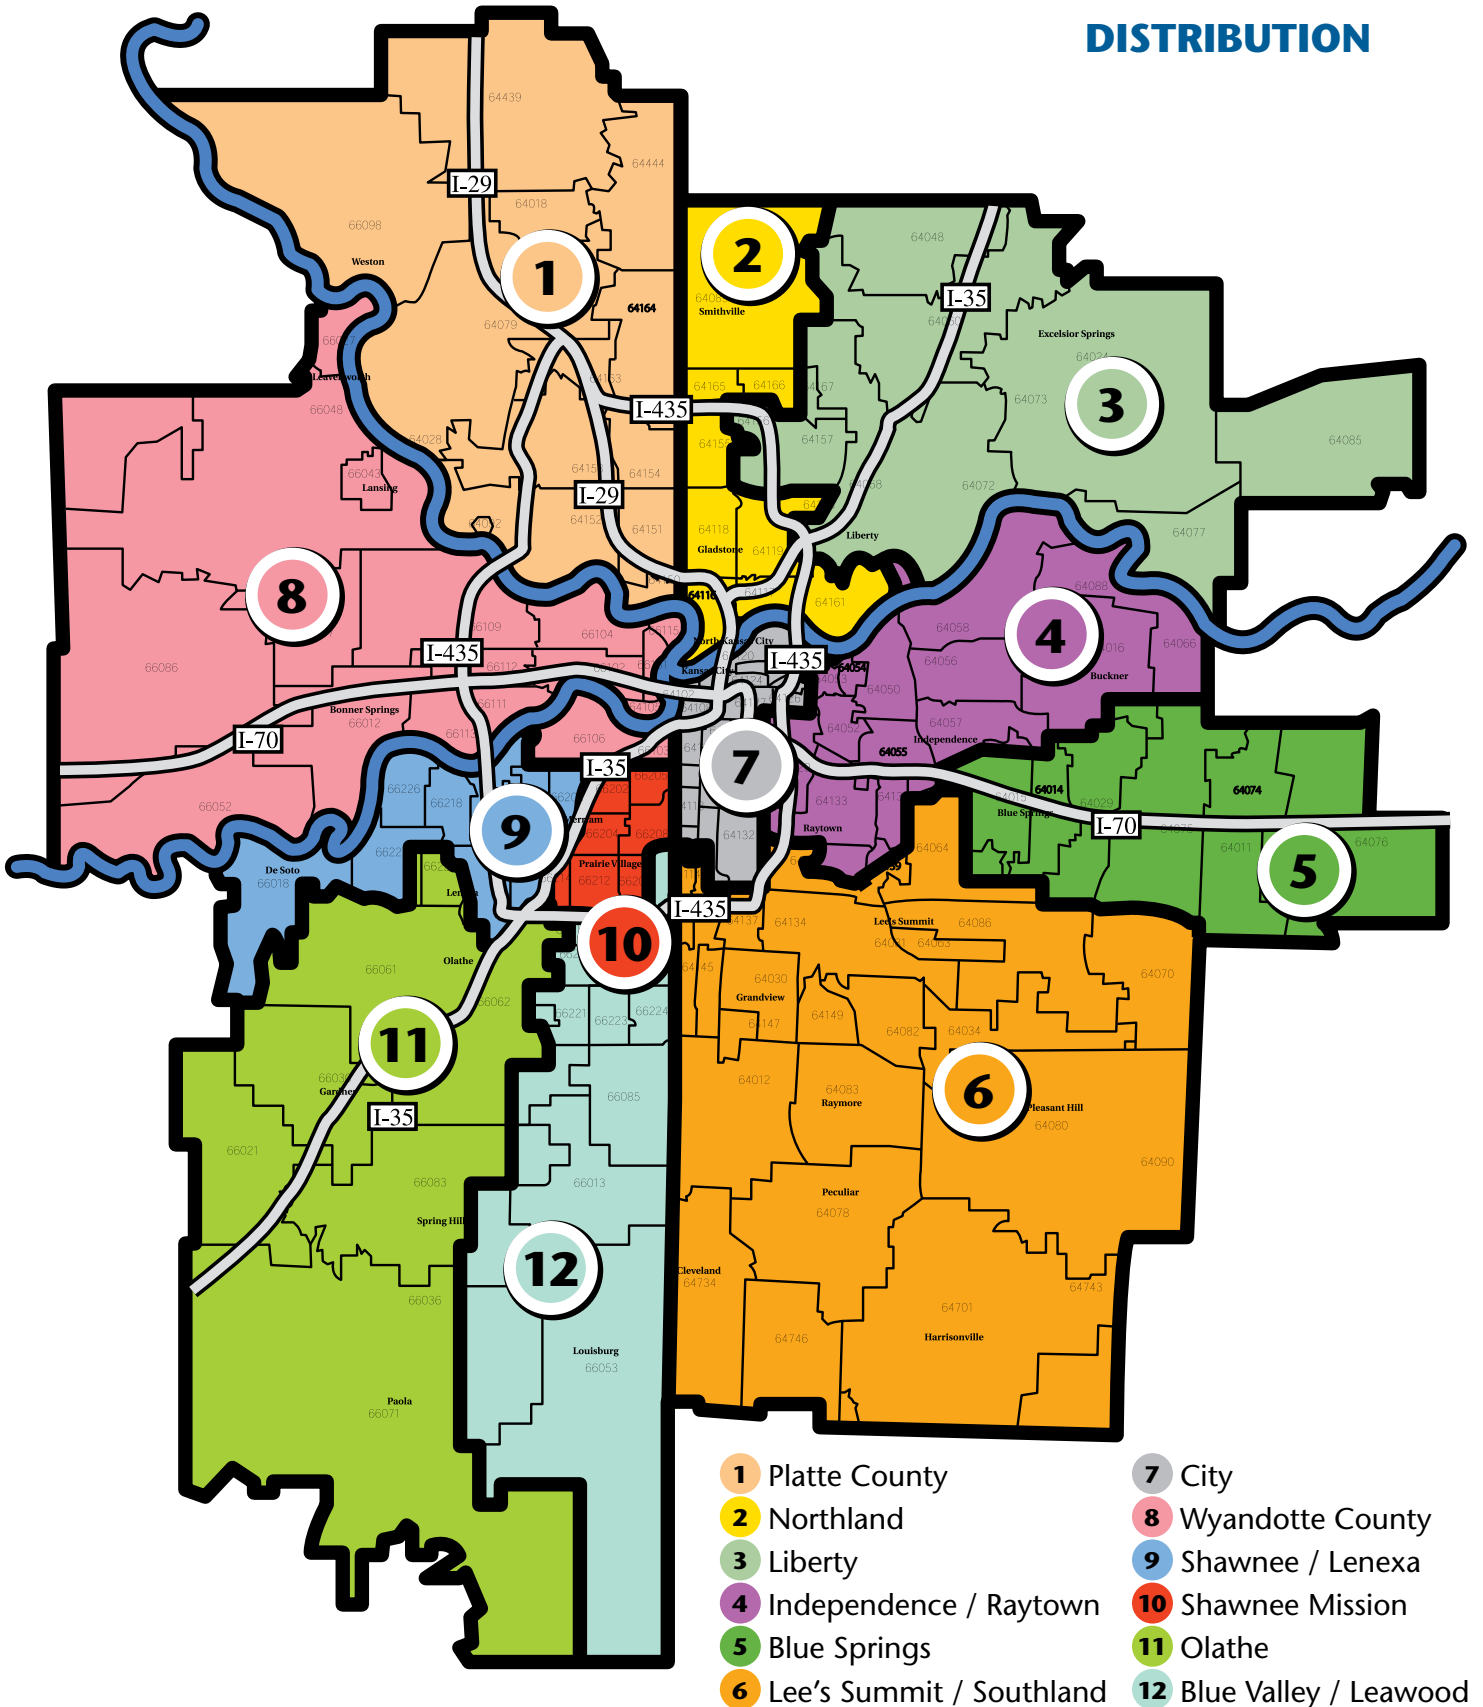

DISTRIBUTION